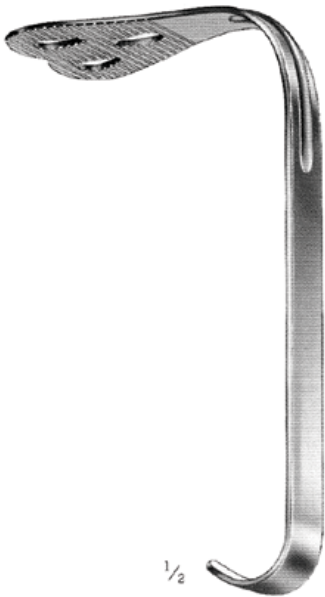

Tobold

Tongue Depressors

DI-07-148
14 cm / 5 1/2"
36 mm

DI-07-149
15 cm / 6"
43 mm

Wieder

Tongue Spatulas

DI-07-150
16 cm / 6 1/4"
package of 100 pieces
wood

1/2

DI-07-151
15 cm / 6"
package of 100 pieces
plastic

1/2

DI-07-152
18,5 cm / 7 1/4"
nylon

1/2

Martin

1/2

Doyen

DI-07-153
13,5 cm / 5 1/4"
24 / 30 mm