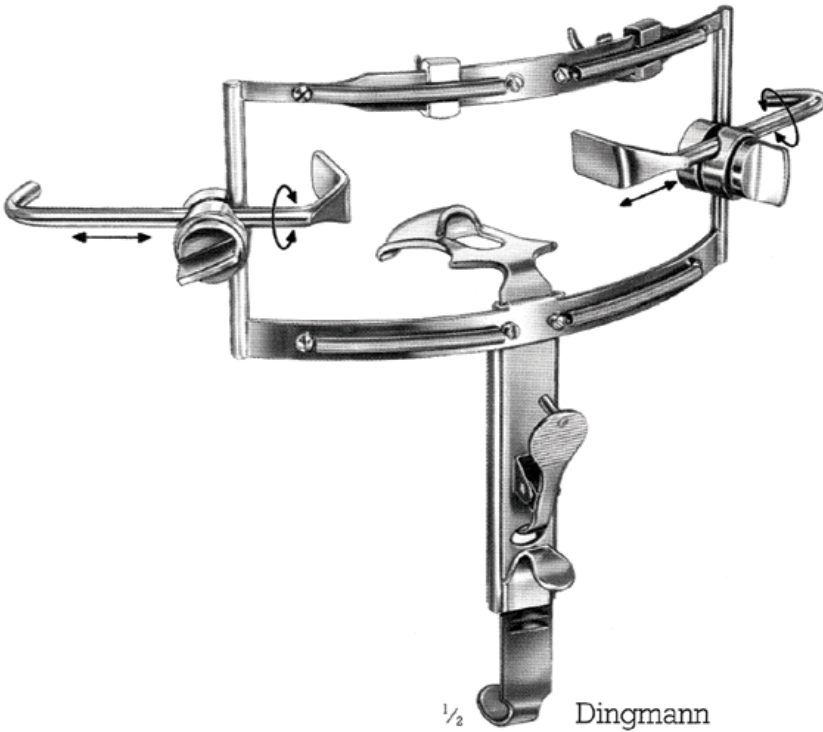

DI-07-121
15 cm / 6"
Frame for Mouth Gag
65 x 100 mm

1/2

McIvor

McIvor
Tongue Depressor

1/2

DI-07-122
13,5 cm / 5 1/4"

1/2

DI-07-123
13,5 cm / 5 1/4"

1/2

DI-07-124
13,5 cm / 5 1/4"

Mouth Gags

DI-07-125
14,5 cm / 5 3/4"
complete with frame, 3 tongue depressors
and 2 adjustable lateral blades

1/2 Dingmann

Dingmann
Tongue Depressor

1/2

DI-07-126
13,5 cm / 5 1/4"
65 x 25 mm