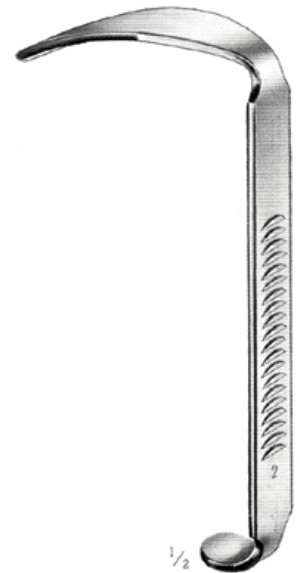

DI-07-121
15 cm / 6"
Frame for Mouth Gag
65 x 100 mm

1/2

McIvor

McIvor
Tongue Depressor

1/2

DI-07-122
13,5 cm / 5 1/4"

1/2

DI-07-123
13,5 cm / 5 1/4"

1/2

DI-07-124
13,5 cm / 5 1/4"

Mouth Gags

DI-07-125
14,5 cm / 5 3/4"
complete with frame, 3 tongue depressors
and 2 adjustable lateral blades

1/2 Dingmann

Dingmann
Tongue Depressor

1/2

DI-07-126
13,5 cm / 5 1/4"
65 x 25 mm