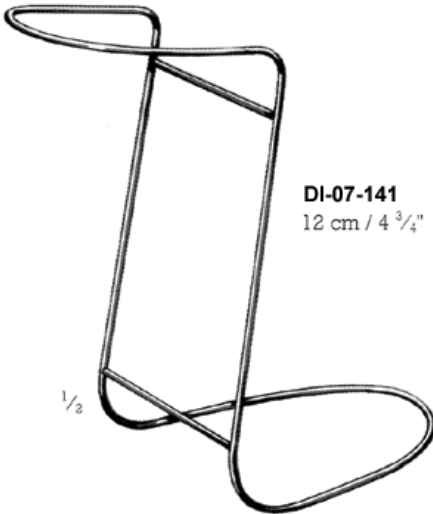

Cheek Retractors

1/2

Martin-Simplex

DI-07-138

10,5 cm / 4"

1/2

DI-07-139

14 cm / 5 1/2"

Vestibulum Retractor

1/2

Sternberg

DI-07-140

14 cm / 5 1/2"

26 / 37 mm

1/2

DI-07-141