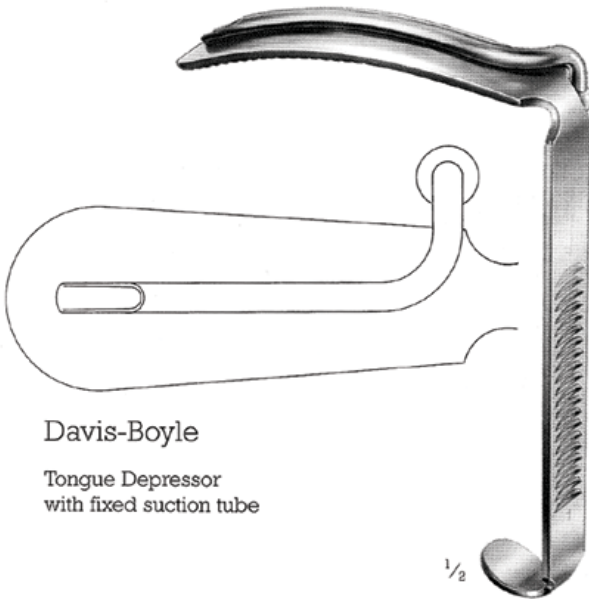

1/2

Kilner-Doughty

DI-07-108
complete with frame, 3 tongue depressors,
2 tooth plates and 1 palate plate

DI-07-109
14,5 cm / 5 3/4"
Frame for Mouth Gag

Kilner-Doughty
Tongue Depressor
fenestrated blade for suction

1/2

DI-07-110
13,5 cm / 5 1/4"
70 x 29 mm

DI-07-111
13,5 cm / 5 1/4"
80 x 34 mm

DI-07-112
13,5 cm / 5 1/4"
85 x 38 mm

Mouth Gags

DI-07-113
complete, consisting of frame and five tongue depressors no. 1 to 5

DI-07-114
Frame for Mouth Gag

1/2

Davis-Boyle

Davis-Boyle

Tongue Depressor
with fixed suction tube

1/2

DI-07-115
13,5 cm / 5 1/4"
110 x 26 mm

1/2