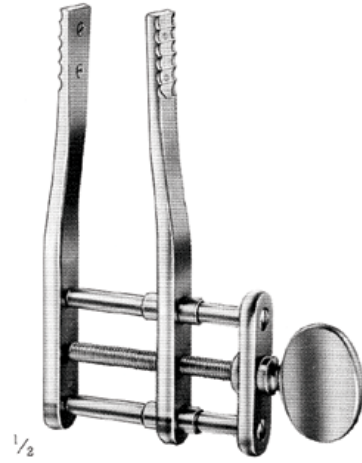

Mouth Gags

1/2

Heister
DI-07-101
13 cm / 5"

1/2

Obwegeser
DI-07-102
11 cm / 4 1/4"

1/2

Molt
DI-07-103
11 cm / 4 1/4"

1/2

Molt
DI-07-104
13 cm / 5"

Mouth Gags

DI-07-105
16 cm / 6 1/4"

DI-07-106
20 cm / 8"

DI-07-107
13 cm / 5"
jaws

Denhart

Roser-König

Mouth Gags

1/2

Kilner-Doughty

DI-07-108
complete with frame, 3 tongue depressors,
2 tooth plates and 1 palate plate

DI-07-109
14,5 cm / 5 3/4"
Frame for Mouth Gag

Kilner-Doughty
Tongue Depressor
fenestrated blade for suction

DI-07-114
Frame for Mouth Gag

1/2

Davis-Boyle

Davis-Boyle

Tongue Depressor
with fixed suction tube

1/2

DI-07-115
13,5 cm / 5 1/4"
110 x 26 mm

1/2