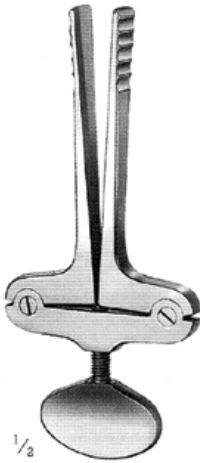

Mouth Gags

1/2

Heister
DI-07-101
13 cm / 5"

1/2

Obwegeser
DI-07-102
11 cm / 4 1/4"

1/2

Molt
DI-07-103
11 cm / 4 1/4"

1/2

Molt
DI-07-104
13 cm / 5"

Mouth Gags

DI-07-105
16 cm / 6 1/4"

DI-07-106
20 cm / 8"

DI-07-107
13 cm / 5"
jaws

Denhart

Roser-König

Mouth Gags

1/2

Kilner-Doughty

DI-07-108
complete with frame, 3 tongue depressors,
2 tooth plates and 1 palate plate

DI-07-109
14,5 cm / 5 3/4"
Frame for Mouth Gag

Kilner-Doughty
Tongue Depressor
fenestrated blade for suction