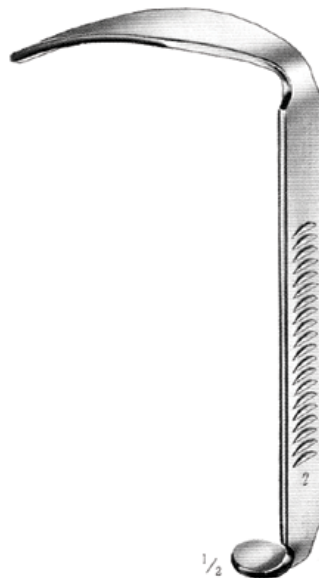

DI-07-121
15 cm / 6"
Frame for Mouth Gag
65 x 100 mm

1/2

McIvor

McIvor
Tongue Depressor

1/2

DI-07-122
13,5 cm / 5 1/4"

1/2

DI-07-123
13,5 cm / 5 1/4"

1/2

DI-07-124
13,5 cm / 5 1/4"

Mouth Gags

DI-07-125
14,5 cm / 5 3/4"
complete with frame, 3 tongue depressors
and 2 adjustable lateral blades

1/2 Dingmann

Dingmann
Tongue Depressor

1/2

DI-07-126
13,5 cm / 5 1/4"
65 x 25 mm