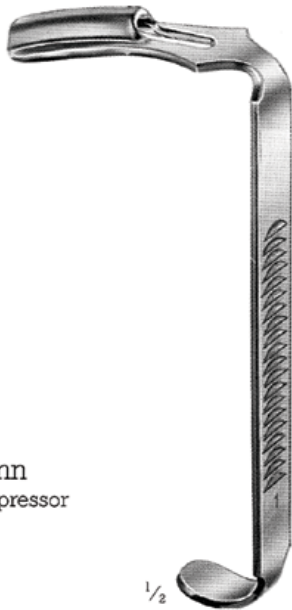

1/2

DI-07-124
13,5 cm / 5 1/4"

Mouth Gags

DI-07-125
14,5 cm / 5 3/4"
complete with frame, 3 tongue depressors
and 2 adjustable lateral blades

1/2 Dingmann

Dingmann
Tongue Depressor

1/2

DI-07-126
13,5 cm / 5 1/4"
65 x 25 mm