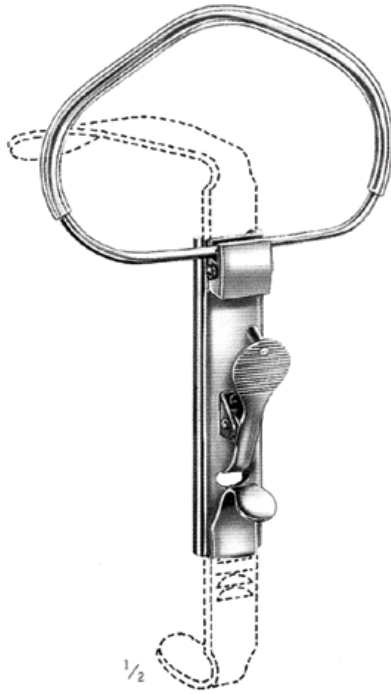

DI-07-114
Frame for Mouth Gag

1/2

Davis-Boyle

Davis-Boyle

Tongue Depressor
with fixed suction tube

1/2

DI-07-115
13,5 cm / 5 1/4"
110 x 26 mm

1/2

DI-07-116
13,5 cm / 5 1/4"
95 x 25 mm

DI-07-117
13,5 cm / 5 1/4"
80 x 24 mm

1/2

DI-07-118
13,5 cm / 5 1/4"
65 x 23 mm

DI-07-119
13,5 cm / 5 1/4"
30 x 20 mm
without suction tube

Mouth Gags

DI-07-120
complete