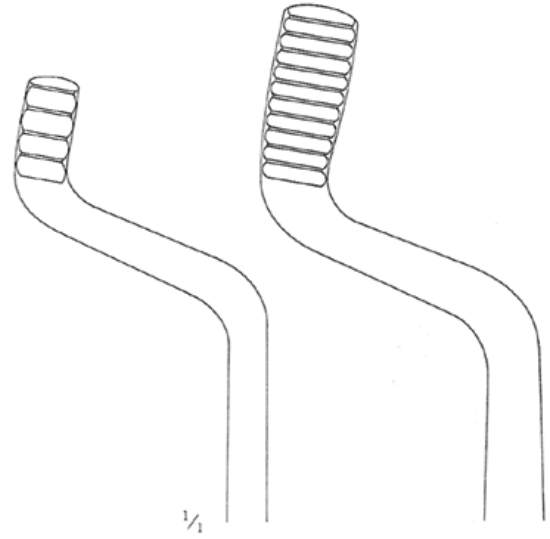

Mouth Gags

1/2

Heister
DI-07-101
13 cm / 5"

1/2

Obwegeser
DI-07-102
11 cm / 4 1/4"

1/2

Molt
DI-07-103
11 cm / 4 1/4"

1/2

Molt
DI-07-104
13 cm / 5"

Mouth Gags

DI-07-105
16 cm / 6 1/4"

DI-07-106
20 cm / 8"

DI-07-107
13 cm / 5"
jaws

Denhart

Roser-König

Mouth Gags

1/2

Kilner-Doughty

DI-07-108
complete with frame, 3 tongue depressors,
2 tooth plates and 1 palate plate

DI-07-109
14,5 cm / 5 3/4"
Frame for Mouth Gag

Kilner-Doughty
Tongue Depressor
fenestrated blade for suction