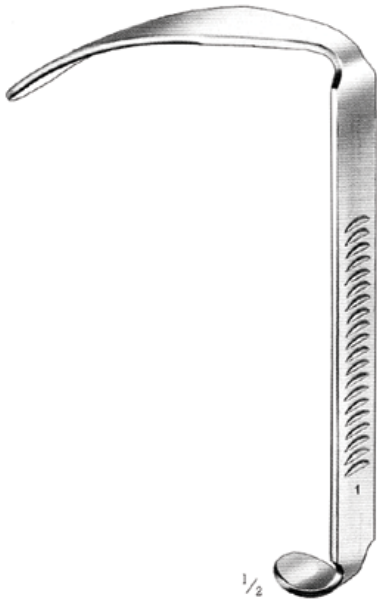

Mouth Gags

DI-07-121
15 cm / 6"
Frame for Mouth Gag
65 x 100 mm

1/2

McIvor

1/2

1/2

1/2