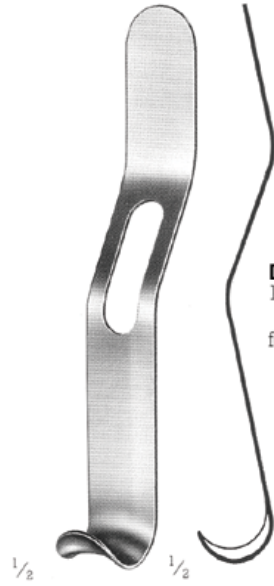

DI-07-144
14,5 cm / 5 3/4"
fenestrated